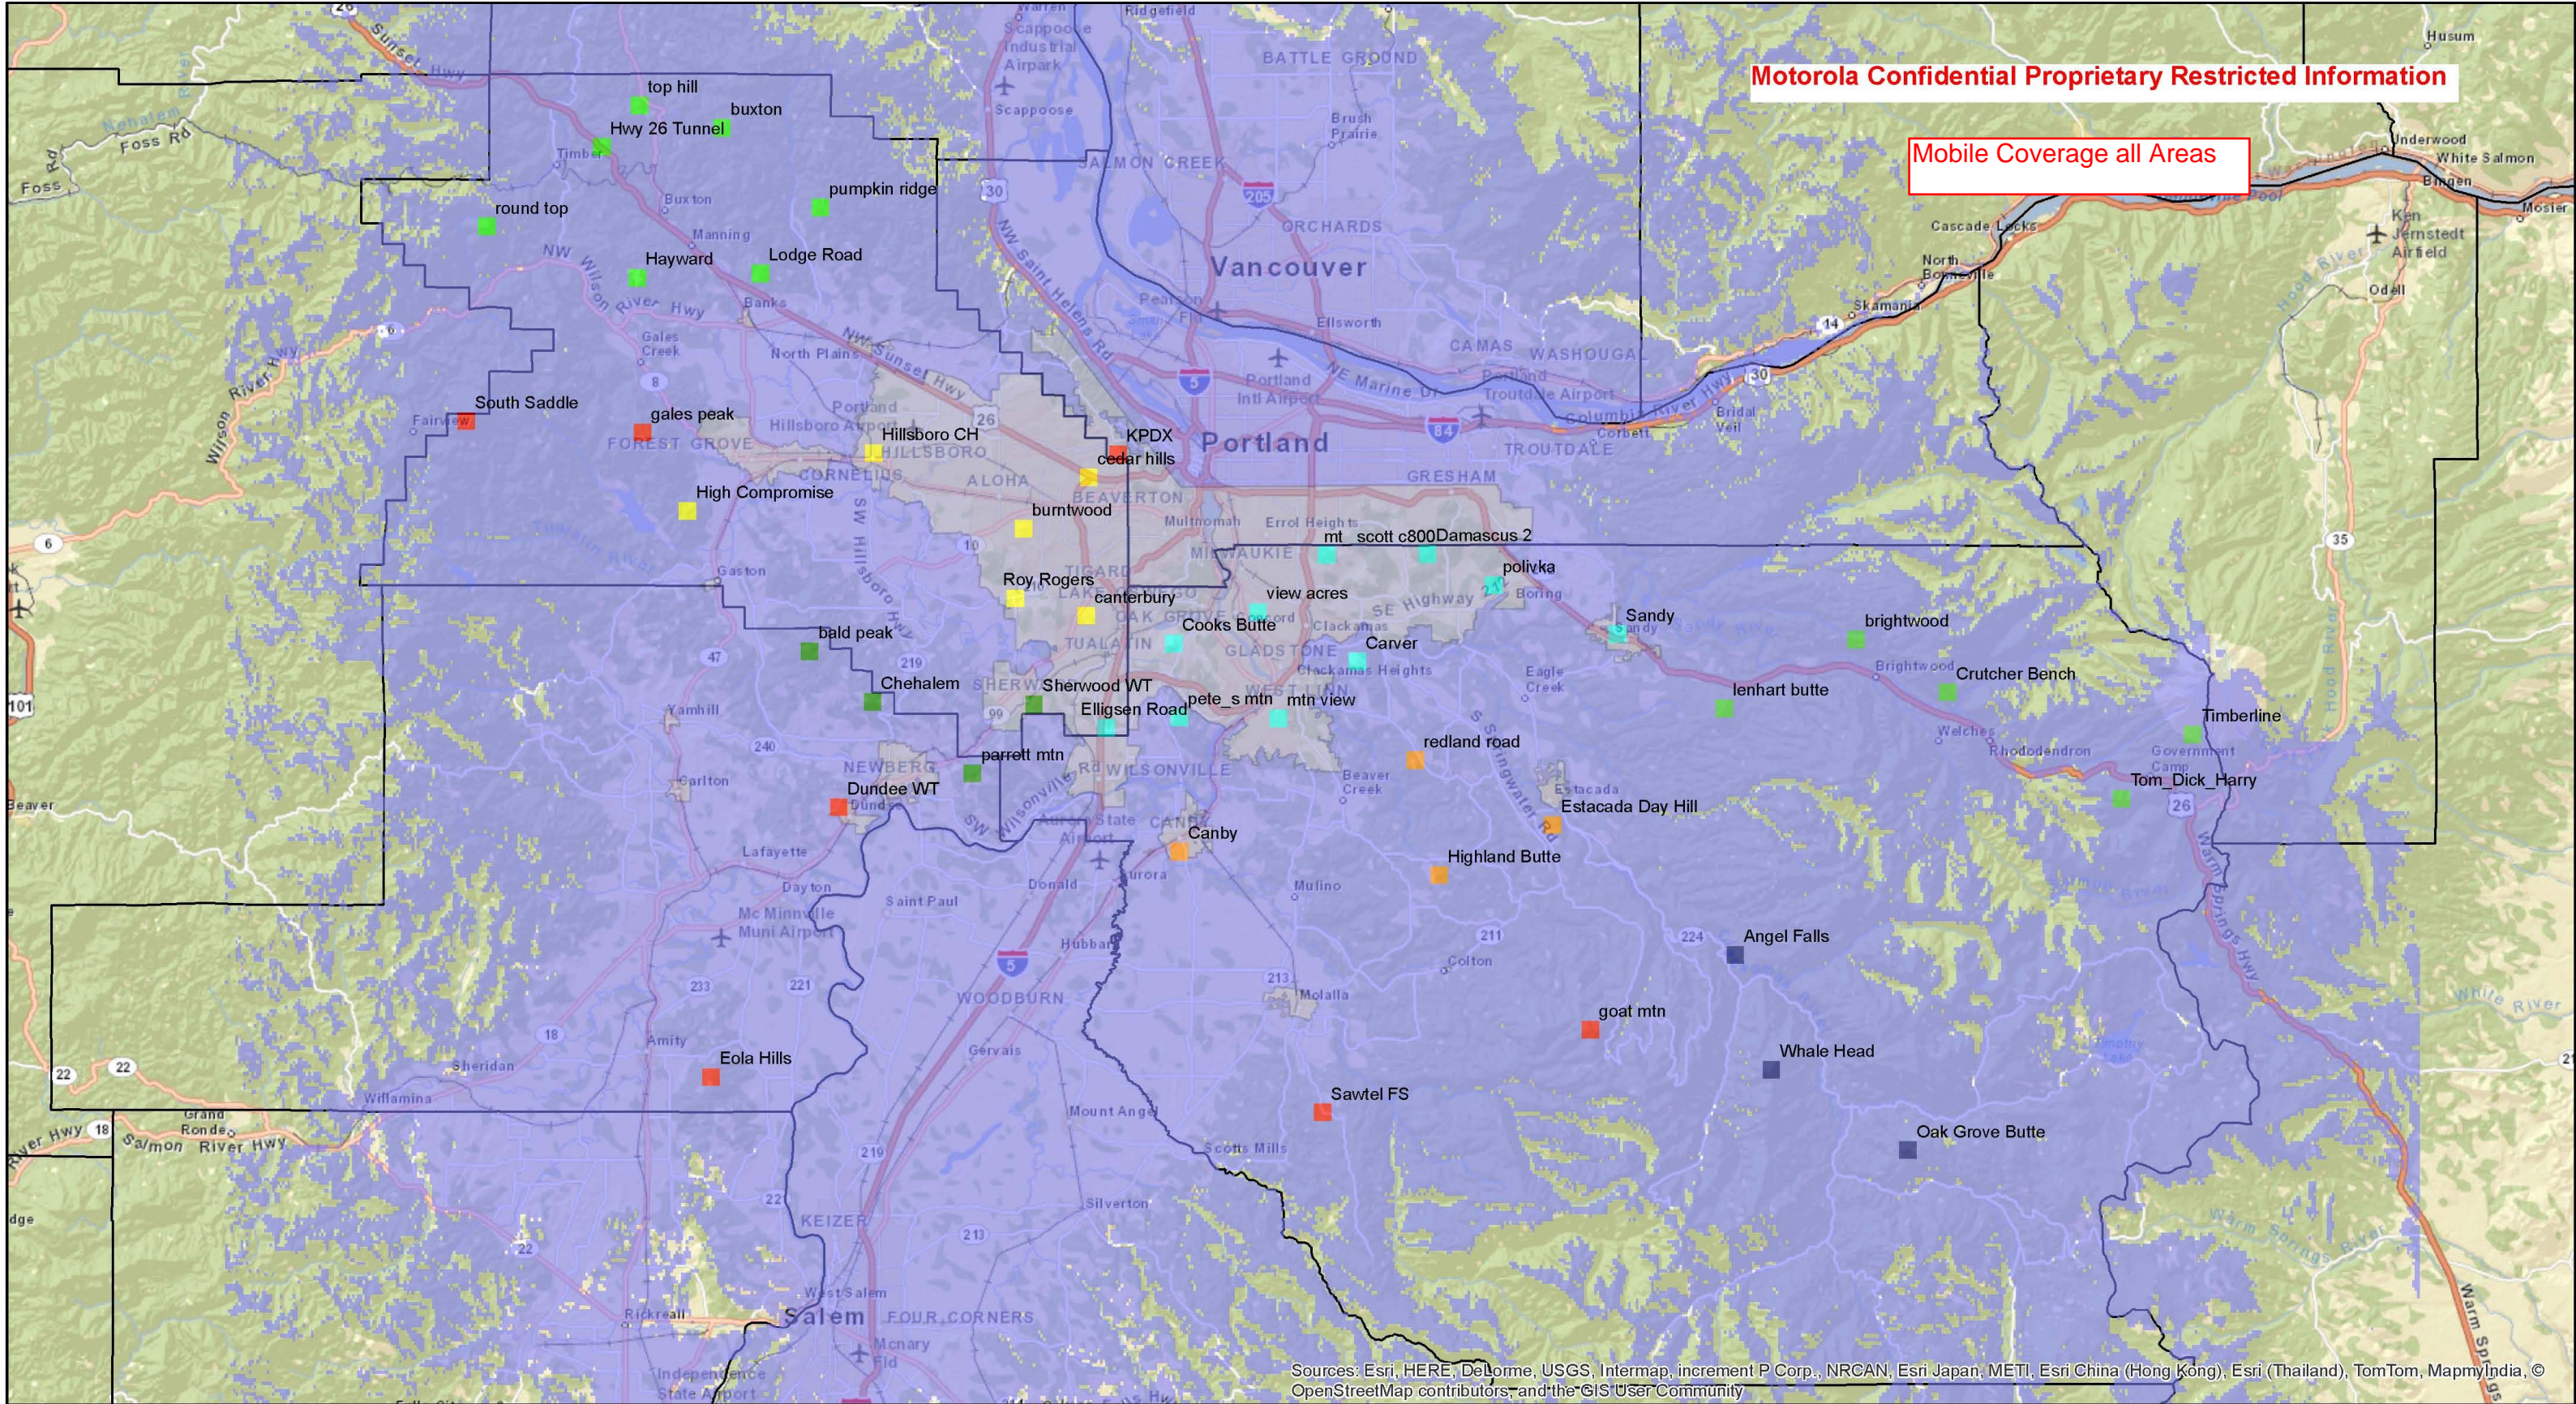

WCCA/C800 LMR System

97% Round Trip Reliability_DAQ 3.4

Motorola Confidential Proprietary Restricted Information

Mobile Coverage all Areas

System-Wide Mobile Coverage

Run_147_Mobile_FINAL

1 inch = 7.32 miles Projection: World_Mercator

John Scherner

Oct 15, 2015 Hydra 4.5.3048.0

106478305.46.000.1.147